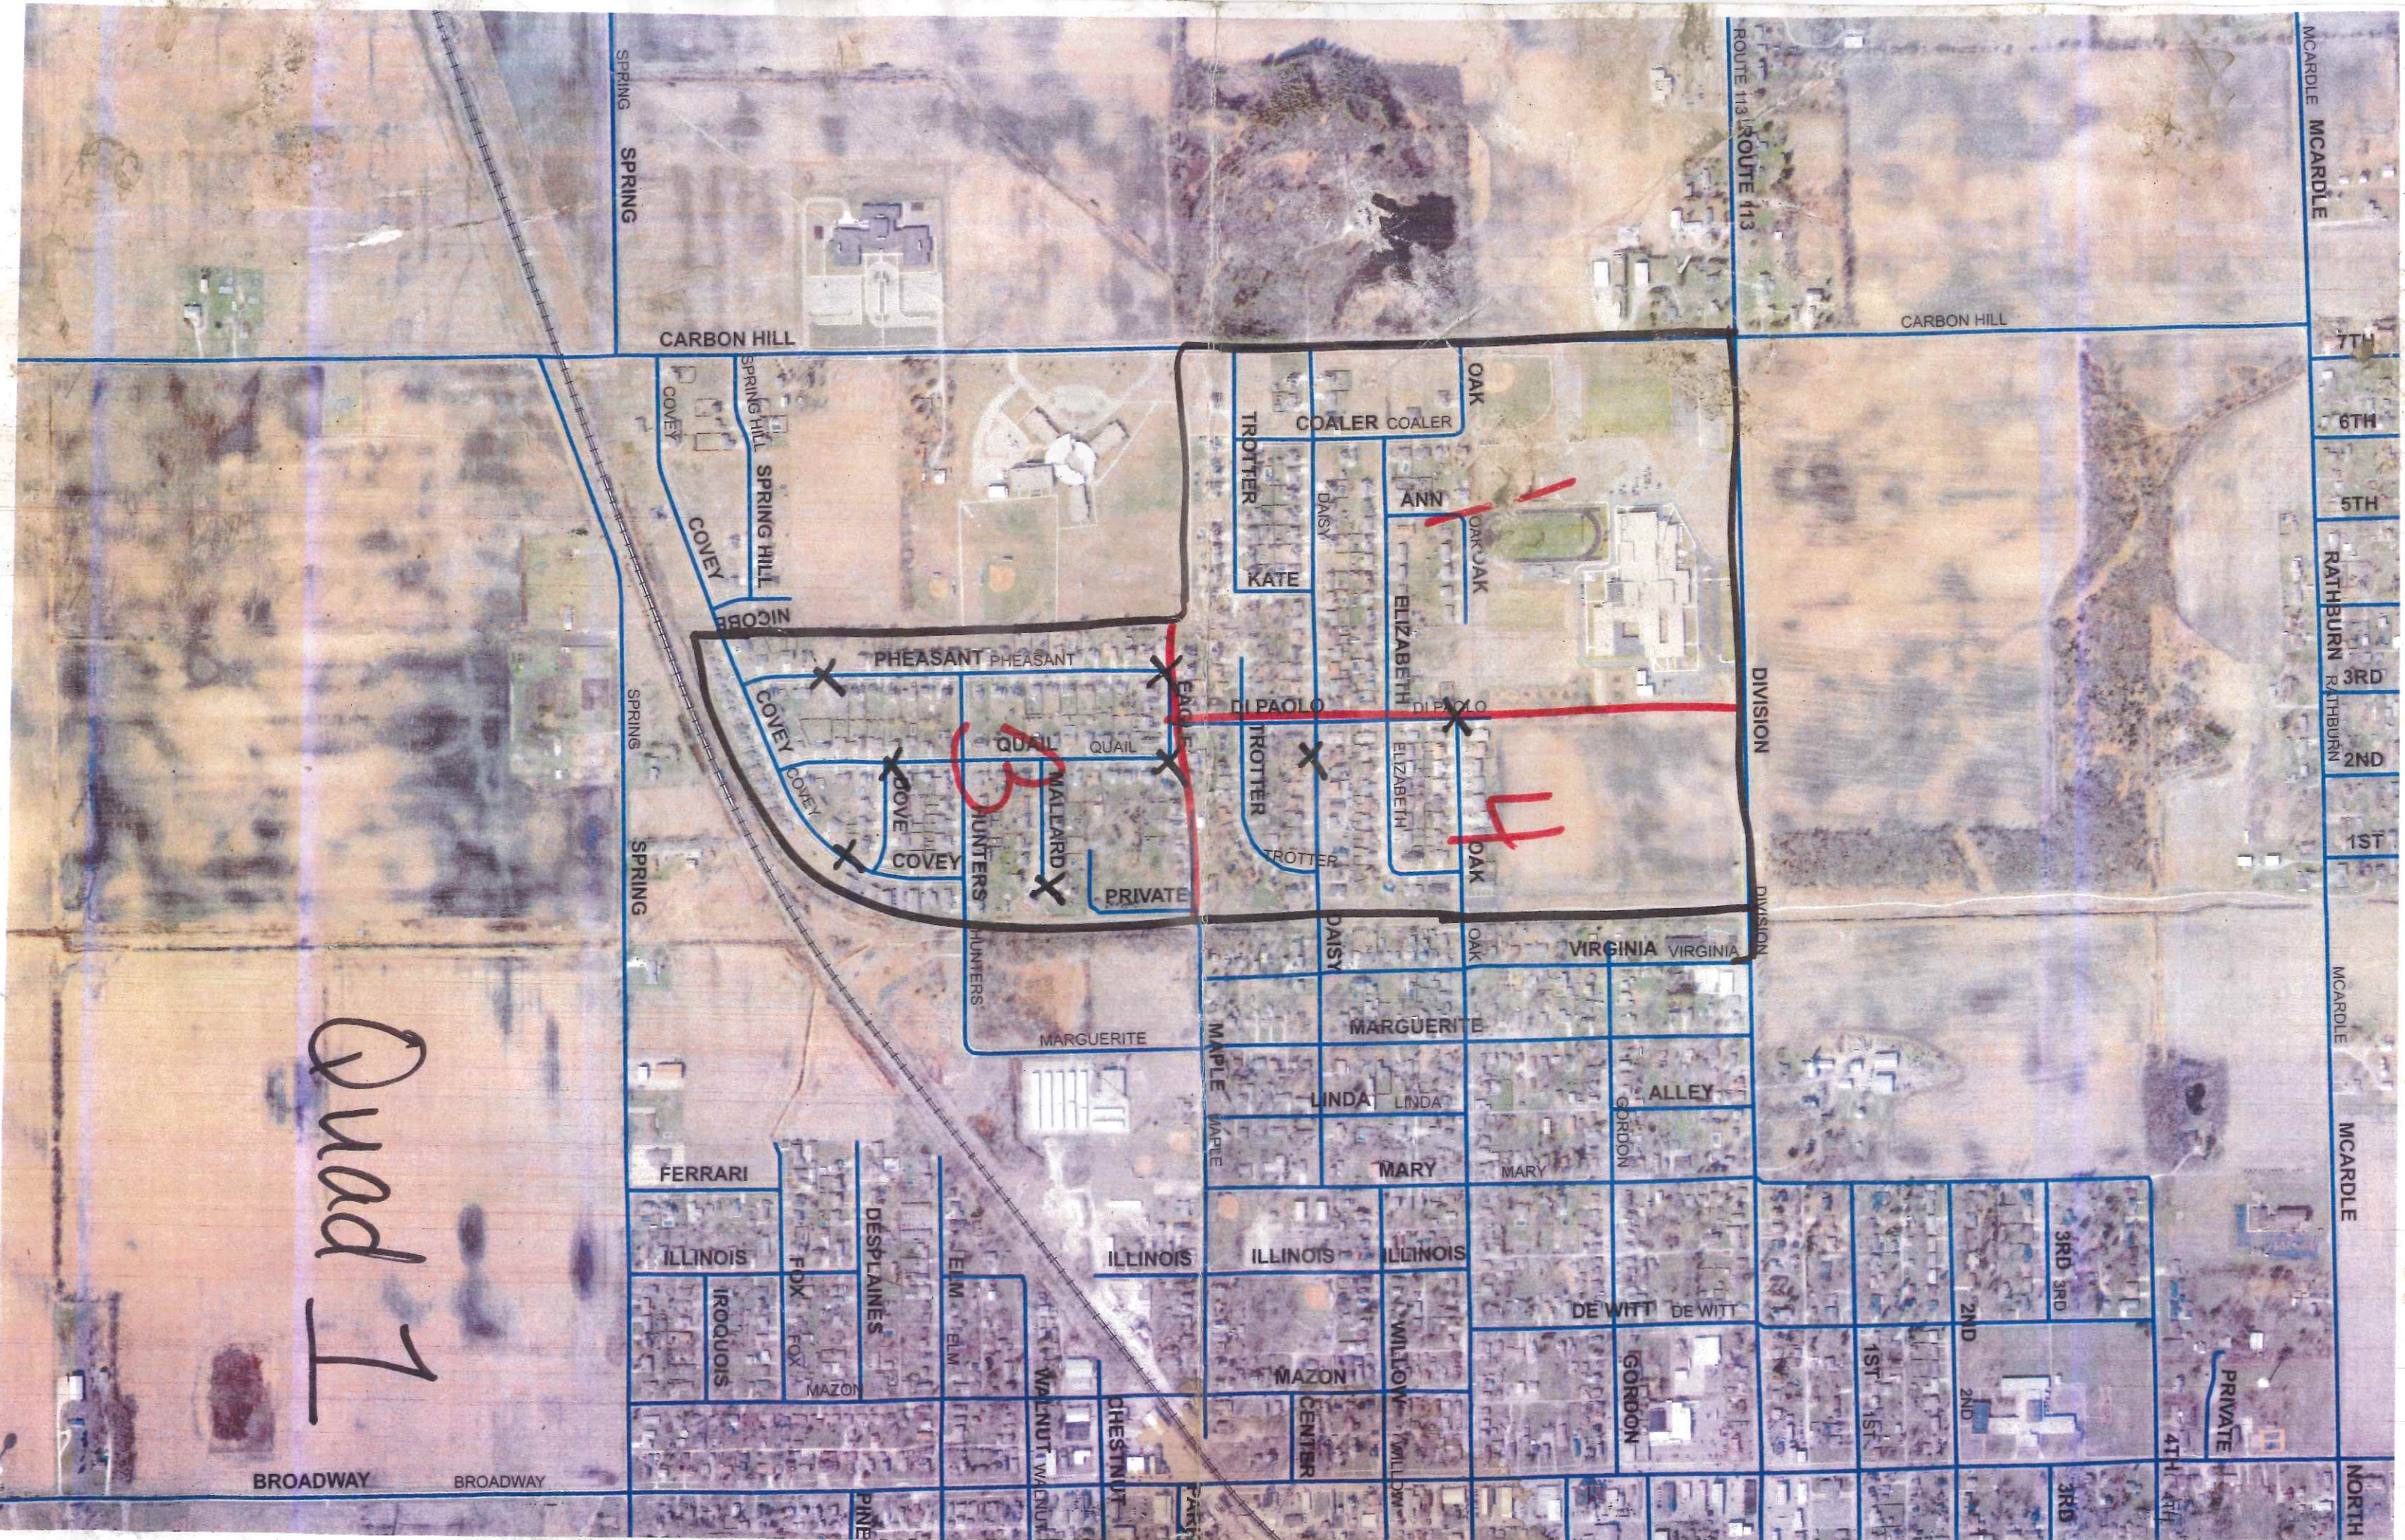

Quad 1

PROTECT

605
EAGLE CT.

STOP

605
EAGLE CT.

AL'S DINER

8/4/17

FOR SALE
BY OWNER
CALL [unreadable]

75-023R

725

Blue tarp covering the upper portion of the house.

Silver Chevrolet pickup truck parked in the driveway.

Black GMC SUV parked on the street. License plate: D 26 AB. Text on rear window: Service Vehicle - darcybuickgmc.com

Person standing in the doorway of the lower level.

Service Vehicle - darcybuickgmc.com

D 26 AB

1150
YOU CAN
BREAK THEM OUT
OF THE SPIRIT!

FUCK CANCER!! #TEAM